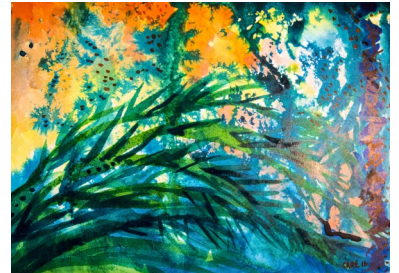

Feb 4 - March 4, 2019

Carrie "Care" Wheeler

Contact Carrie at 734-306-2711

Watercolor