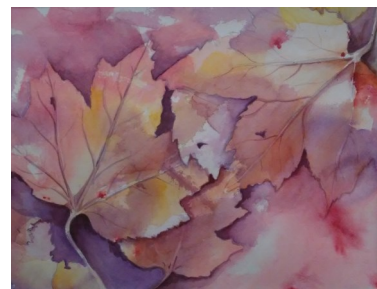

SWEETWATER COFFEE & TEA EXHIBITION SCHEDULE

302 N. Canton Center Road (north of Cherry Hill), Canton, MI 48187

August 1 - Sept 5, 2017

Sharon Lee Dillenbeck

Contact Sharon at 734-673-2002

Watercolor and Oil