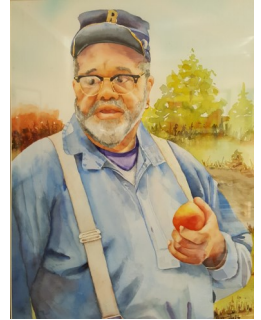

SWEETWATER COFFEE & TEA EXHIBITION SCHEDULE

302 N. Canton Center Road (north of Cherry Hill), Canton, MI 48187

June 4 - July 2, 2018

Betty Felts

Contact Betty at 734-377-5847

Watercolor, mixed media

August 6 - Sept. 4, 2018

Rose McDonnall

Contact Rose at 734-612-7820

Colored Marker

Oct. 1, 2018 - Nov. 5, 2018

Chuck Schroeder

Contact Chuck at 734-546-7238

Pen & Ink

Dec. 3, 2018 - Jan. 7, 2019