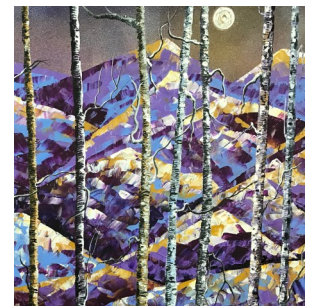

Dec. 3, 2018 - Jan. 7, 2019

Sharlene Welton

Contact Sharlene at 734-634 1138

Acrylic