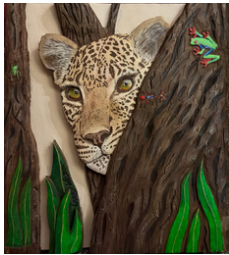

Third Place: Angie Weldon